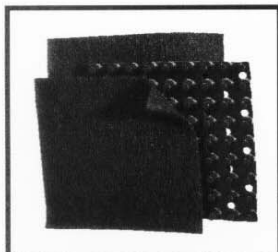

TerraDrain 132