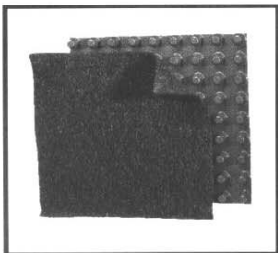

TERRA DRAIN

For pricing and additional information
please contact us at 1-800-334-0541.

TERRADRAIN®

SOIL SHEET DRAINS

Conventional aggregate drainage systems are costly and difficult to install. **TerraDrain®** Sheet Drains offer a modern, cost-effective alternative. They replace aggregate backfill in many drainage applications. TerraDrain Sheet Drains reduce hydrostatic pressure and convey ground water away from the structure. Protection board systems can often be enhanced or replaced by TerraDrain Sheet Drains.