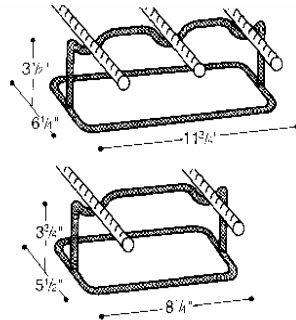

REBAR

AND ACCESSORIES

For more information or pricing please contact us at **1-800-334-0541**.

REBAR

CODE	SIZE	PCS / LIFT
310RB	# 3: 3/8" X 10'	100
320RB	# 3: 3/8" X 20'	300
410RB	# 4: 1/2" X 10'	150
420RB	# 4: 1/2" X 20'	150
520RB	# 5: 5/8" X 20'	96
620RB	# 6: 3/4" X 20'	84

BAR TIES

1,000 PER ROLL

5 ROLLS PER BAG

CODE	SIZE
------	------

4BT	4"
6BT	6"
8BT	8"

BAR TIES

ROD CHAIRS

100 per box

CODE	PRODUCT
------	---------

DBL	DOUBLES
-----	---------

TRIP	TRIPLE
------	--------

TWISTERS

MT MANUAL TWISTER

AT AUTOMATIC TWISTER

TIE WIRE

Code: TIE