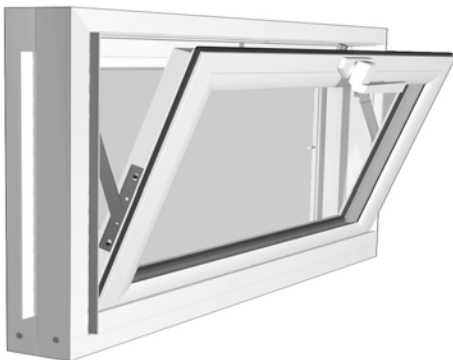

DUO Basement Windows

For pricing and additional information please contact us at 1-800-334-0541.

Basement Sliders
Available in Order Sizes:
32 X 14
32 X 18
32 X 22

Aristoclass White Vinyl
Available in Order Sizes:
32 X 15
32 X 19
32 X 23

The Competitor White Vinyl
Available in Order Sizes:
32 X 14
32 X 18
32 X 22