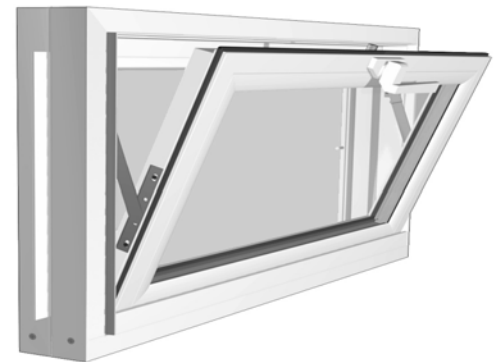

DUO Basement Windows

For pricing and additional information please contact us at 1-800-334-0541.

Basement Sliders
Available in Order Sizes:
32 X 14
32 X 18
32 X 22

Aristoclass White Vinyl
Available in Order Sizes:
32 X 15
32 X 19
32 X 23

The Competitor White Vinyl
Available in Order Sizes:
32 X 14
32 X 18
32 X 22