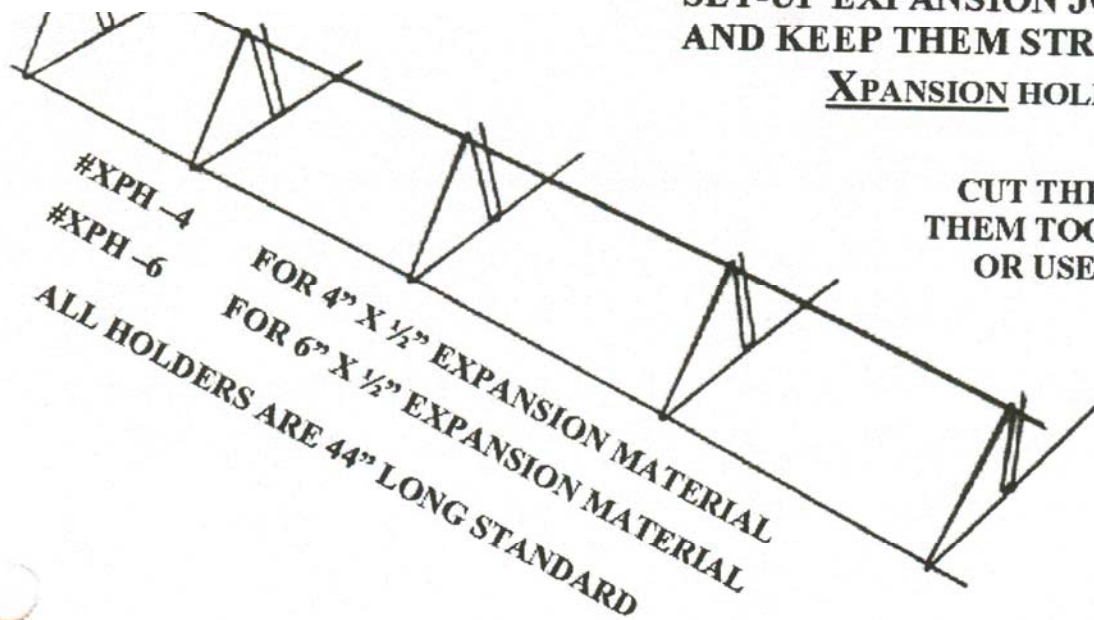

Wholesale Building Specialties

For pricing or additional information
please contact us at 1-800-334-0541.

XPANSION HOLDER

SET-UP EXPANSION JOINTS *FAST!* ..
AND KEEP THEM STRAIGHT!! WITH
XPANSION HOLDER!!

CUT THEM TO ANY SIZE OR.....TIE
THEM TOGETHER FOR WIDER JOINTS
OR USE THEM TO HOLD REBAR!

[TYPICAL APPLICATION]

NET EA PC

FOR 4" X 1/2" EXPANSION JOINT 20pcs/BDL XH4

FOR 6" X 1/2" EXPANSION JOINT 20pcs/BDL XH6