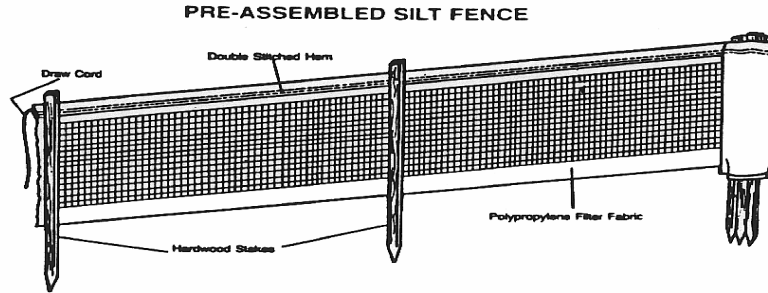

LANDSCAPE AND STABILIZATION FABRIC

For pricing and additional information please contact us at 1-800-334-0541.

CODE	SIZE	SILT FENCE
36SF	36" X 100'	

LANDSCAPE FABRIC	
CODE	SIZE
350LF	3' X 50'
3100LF	3' X 100'
3300LF	3' X
6300LF	6' X 300'
9300LF	9' X 300'
12300LF	12' X 300'

<u>SAFETY FENCE</u>	
CODE	SIZE
SF4	48" X 50'