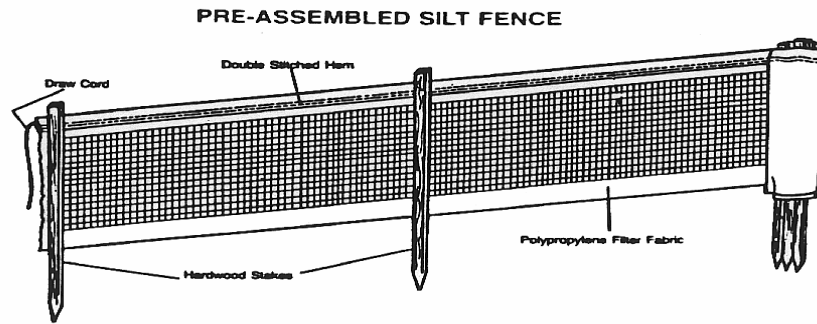

# Silt + Safety Fence

Please contact us at 1-800-344-0541 for pricing and additional information.

**CODE**

36SF

**SIZE**

36" X 100'

---

**6' Steel Fence Posts also available.**

## **SAFETY FENCE**

**CODE**

SF4

**SIZE**

48" X 50'